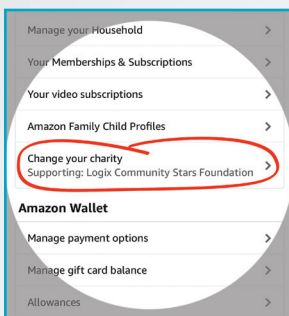

★ Did You Know Amazon ★ Will **Donate .5% of Your Purchases** to **Community Stars!**

HOW TO SET UP OR CHANGE YOUR CHARITY FOR AMAZON SMILE IN 3 EASY STEPS

Start by going to <https://smile.amazon.com> and clicking on "Your Account".

1. Under settings click on **Add** or **Change your charity**

2. Search and select **Logix Community Stars Foundation**

3. Return to smile.amazon.com and **add the link to Home Screen**

Make sure to *always access Amazon using the smile link*. Now Amazon will donate .5% of your purchases to Community Stars!