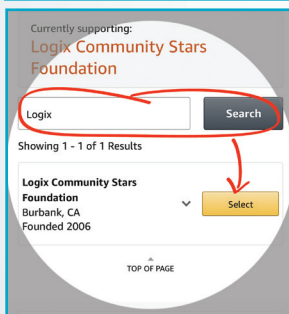

2. Search and select **Logix Community Stars Foundation**