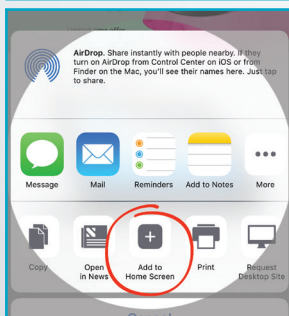

3. Return to smile.amazon.com and **add the link to Home Screen**

Make sure to *always access Amazon using the smile link*. Now Amazon will donate .5% of your purchases to Community Stars!

Logix
community
★stars

Logix is not affiliated with Amazon.com, Inc., or its affiliates.